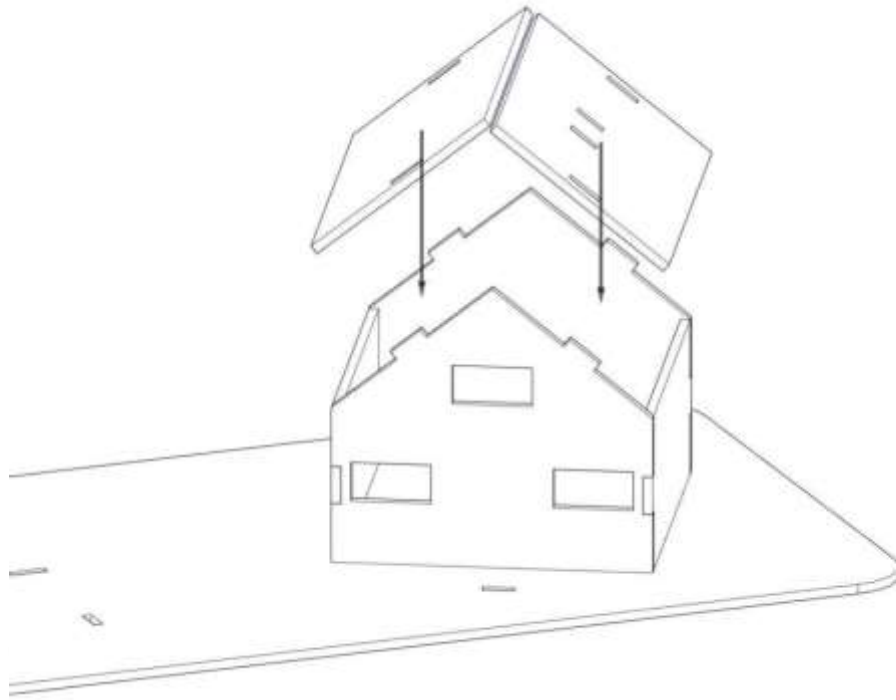

MDF Winter Cottage Kits Ideal for Christmas And year round displays

Assembly Instructions

PLEASE NOTE:

If you have purchased individual cottages, same instructions apply except for slotting into base.

Parts List

Winter Cottage

Parts List

Chalet Cottage

Chalet Cottage – Step 1

Assemble 4 walls

Chalet Cottage – Step 2
Add roof & window frames
Snow cut outs optional

Chalet Cottage – Step 3

Assemble chimney and glue into place

Winter Cottage – Step 1 Assemble 4 walls & add roof

Winter Cottage – Step 2
Slot in dormer window support,
Porch supports & door step

Winter Cottage – Step 3

Add dormer window panels, window & door frames