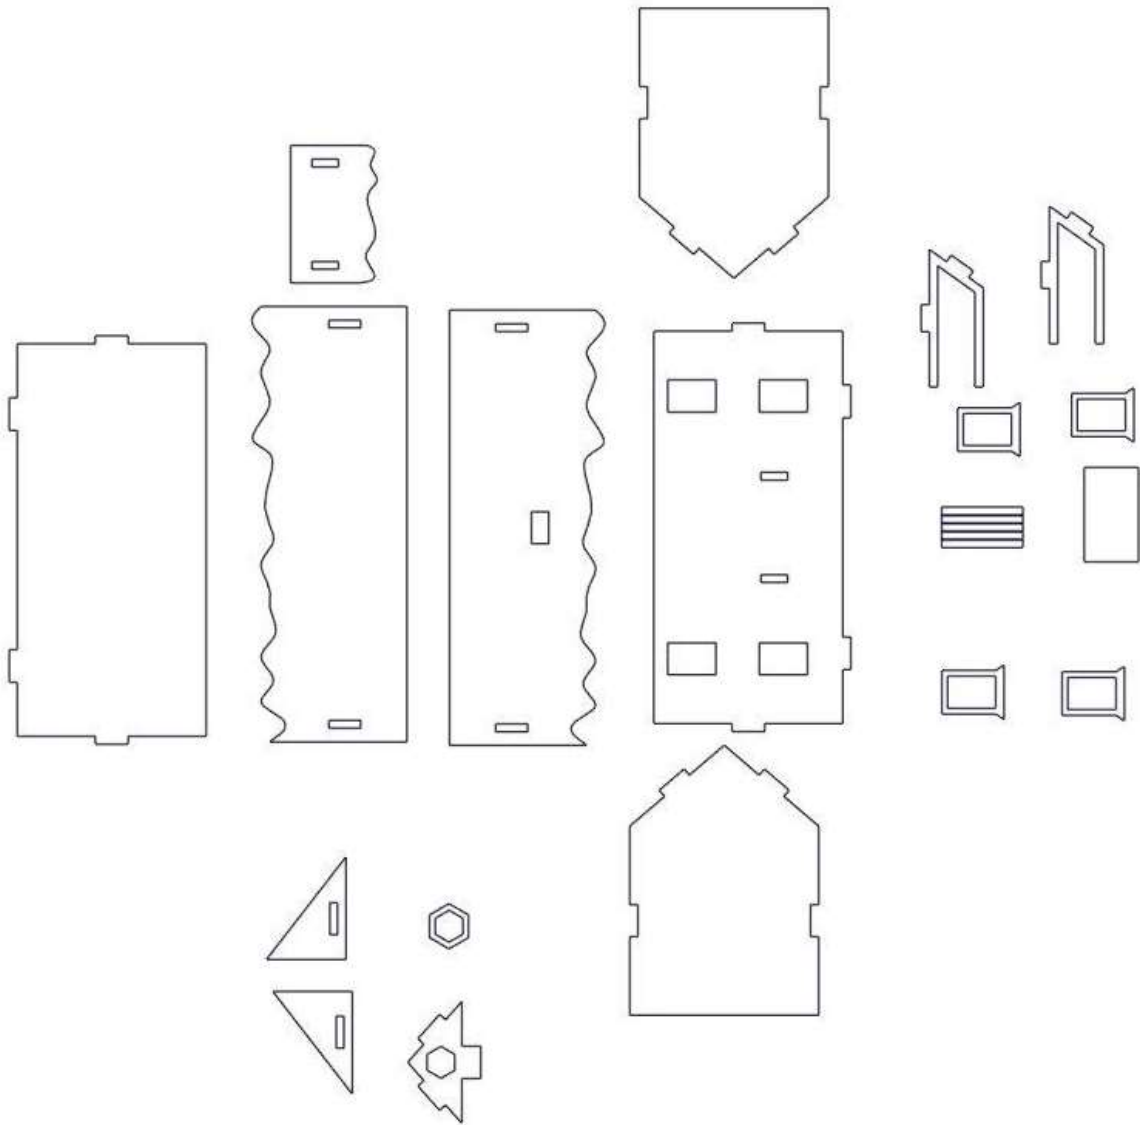

MDF Winter Cottage Kits Ideal for Christmas And year round displays

Assembly Instructions

PLEASE NOTE:

If you have purchased individual cottages, same instructions apply except for slotting into base.

Parts List

Winter Cottage

Parts List

Chalet Cottage

Chalet Cottage – Step 1

Assemble 4 walls

Chalet Cottage – Step 2
Add roof & window frames
Snow cut outs optional

Chalet Cottage – Step 3

Assemble chimney and glue into place