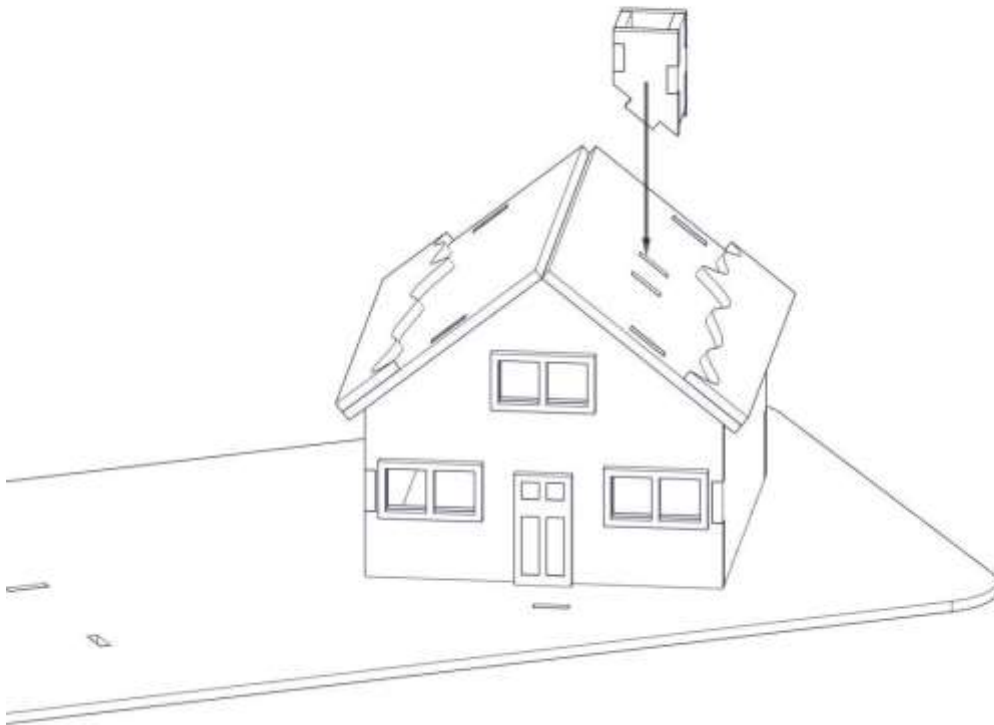

MDF Winter Cottage Kits Ideal for Christmas And year round displays

Assembly Instructions

PLEASE NOTE:

If you have purchased individual cottages, same instructions apply except for slotting into base.

Parts List

Winter Cottage

Parts List

Chalet Cottage

Chalet Cottage – Step 1

Assemble 4 walls

Chalet Cottage – Step 2
Add roof & window frames
Snow cut outs optional

Chalet Cottage – Step 3

Assemble chimney and glue into place

Winter Cottage – Step 1 Assemble 4 walls & add roof

Winter Cottage – Step 2
Slot in dormer window support,
Porch supports & door step

Winter Cottage – Step 3

Add dormer window panels, window & door frames