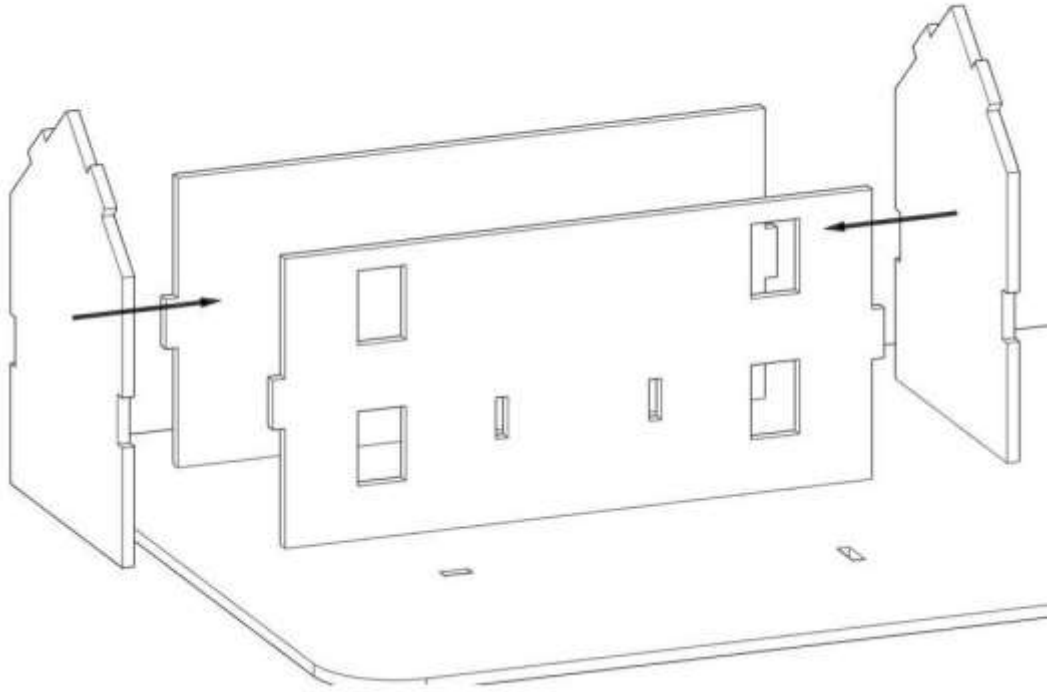

MDF Winter Cottage Kits Ideal for Christmas And year round displays

Assembly Instructions

PLEASE NOTE:

If you have purchased individual cottages, same instructions apply except for slotting into base.

Parts List

Winter Cottage

Parts List

Chalet Cottage

Chalet Cottage – Step 1

Assemble 4 walls

Chalet Cottage – Step 2
Add roof & window frames
Snow cut outs optional

Chalet Cottage – Step 3

Assemble chimney and glue into place

Winter Cottage – Step 1 Assemble 4 walls & add roof

Winter Cottage – Step 2
Slot in dormer window support,
Porch supports & door step

Winter Cottage – Step 3

Add dormer window panels, window & door frames