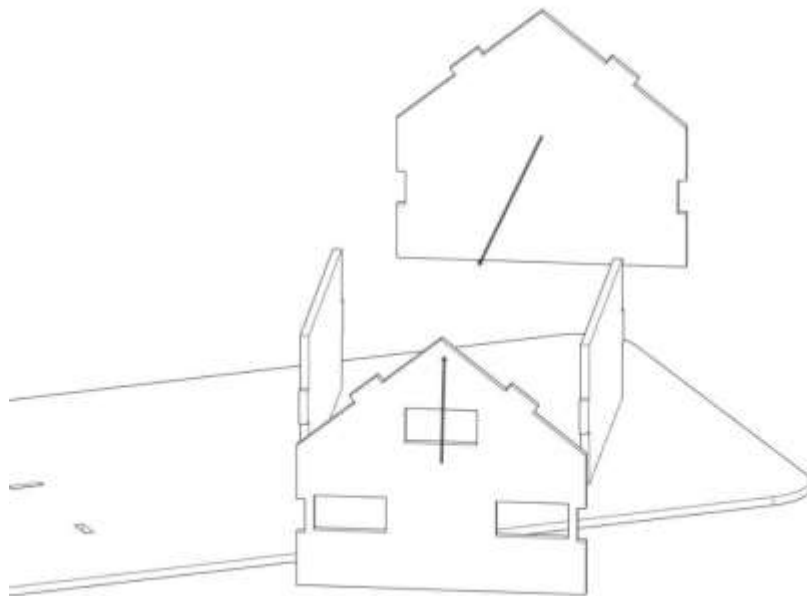

MDF Winter Cottage Kits Ideal for Christmas And year round displays

Assembly Instructions

PLEASE NOTE:

If you have purchased individual cottages, same instructions apply except for slotting into base.

Parts List

Winter Cottage

Parts List

Chalet Cottage

Chalet Cottage – Step 1

Assemble 4 walls

Chalet Cottage – Step 2
Add roof & window frames
Snow cut outs optional

Chalet Cottage – Step 3

Assemble chimney and glue into place