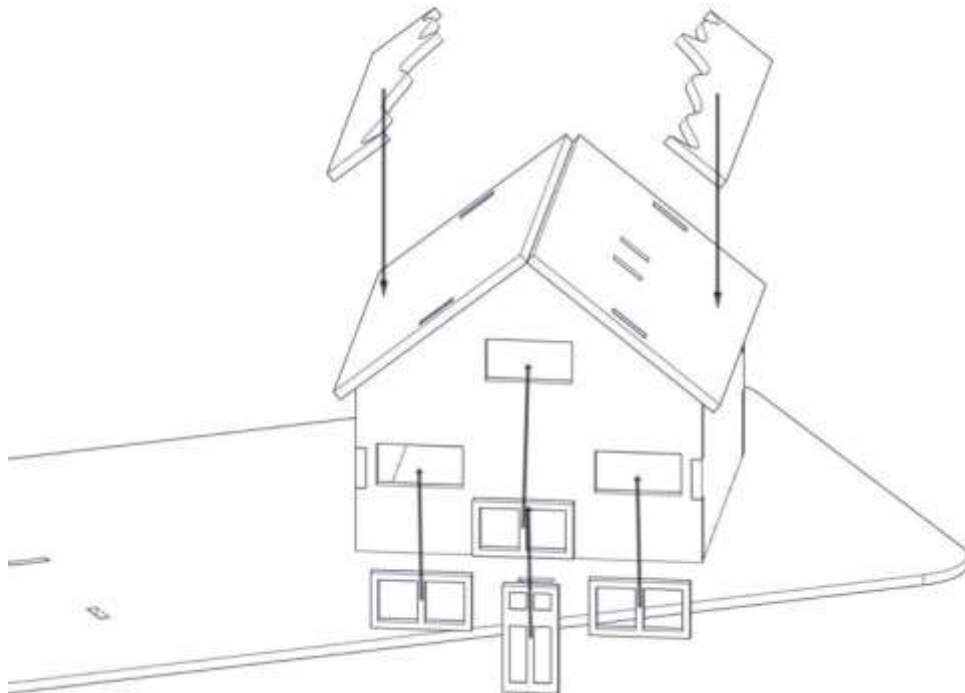

MDF Winter Cottage Kits Ideal for Christmas And year round displays

Assembly Instructions

PLEASE NOTE:

If you have purchased individual cottages, same instructions apply except for slotting into base.

Parts List

Winter Cottage

Parts List

Chalet Cottage

Chalet Cottage – Step 1

Assemble 4 walls

Chalet Cottage – Step 2
Add roof & window frames
Snow cut outs optional

Chalet Cottage – Step 3

Assemble chimney and glue into place

Winter Cottage – Step 1 Assemble 4 walls & add roof

Winter Cottage – Step 2
Slot in dormer window support,
Porch supports & door step

Winter Cottage – Step 3

Add dormer window panels, window & door frames