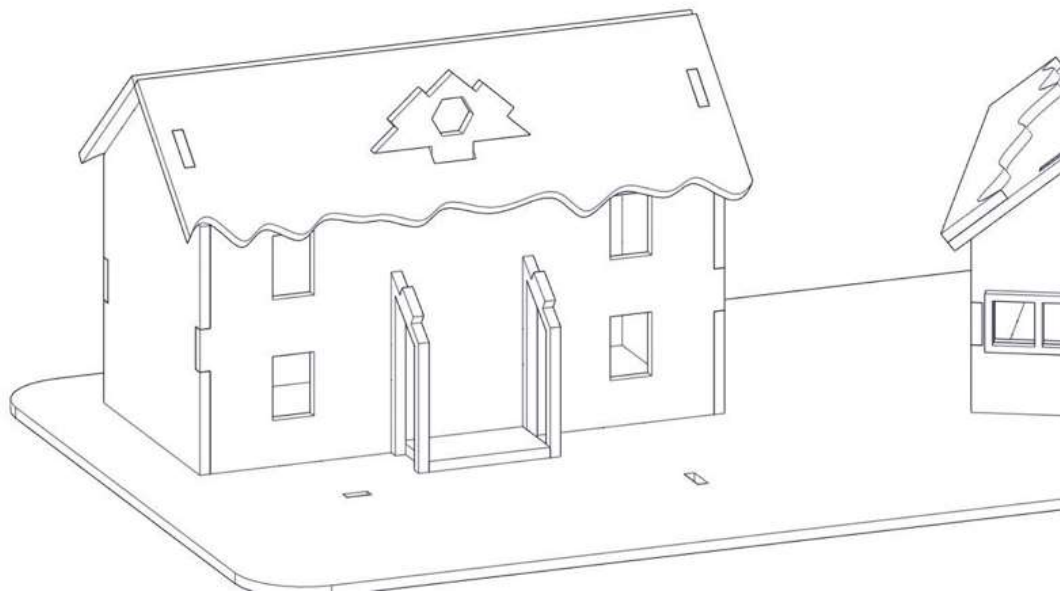

MDF Winter Cottage Kits Ideal for Christmas And year round displays

Assembly Instructions

PLEASE NOTE:

If you have purchased individual cottages, same instructions apply except for slotting into base.

Parts List

Winter Cottage

Parts List

Chalet Cottage

Chalet Cottage – Step 1

Assemble 4 walls

Chalet Cottage – Step 2
Add roof & window frames
Snow cut outs optional

Chalet Cottage – Step 3

Assemble chimney and glue into place

Winter Cottage – Step 1 Assemble 4 walls & add roof

Winter Cottage – Step 2
Slot in dormer window support,
Porch supports & door step

Winter Cottage – Step 3

Add dormer window panels, window & door frames