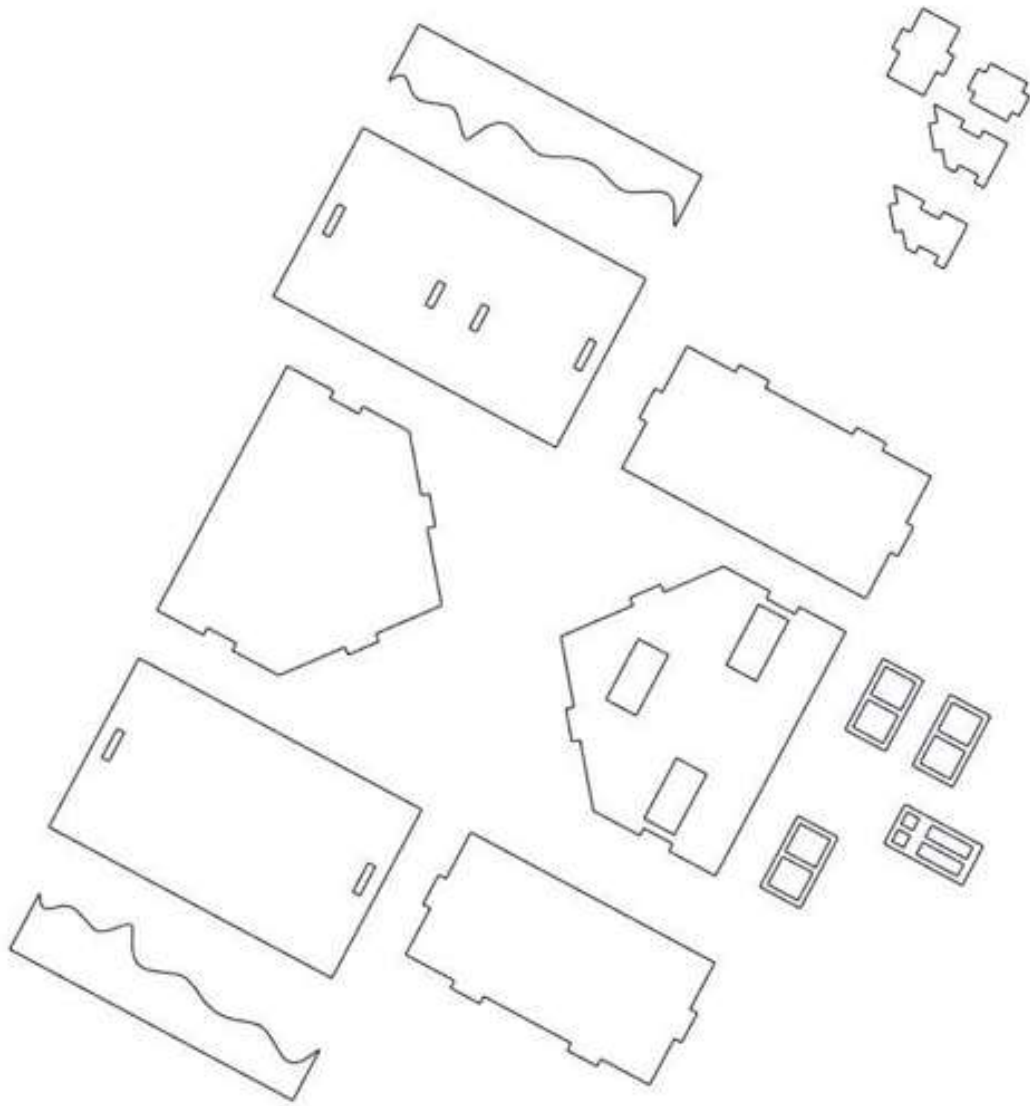

MDF Winter Cottage Kits Ideal for Christmas And year round displays

Assembly Instructions

PLEASE NOTE:

If you have purchased individual cottages, same instructions apply except for slotting into base.

Parts List

Winter Cottage

Parts List

Chalet Cottage

Chalet Cottage – Step 1

Assemble 4 walls

Chalet Cottage – Step 2
Add roof & window frames
Snow cut outs optional

Chalet Cottage – Step 3

Assemble chimney and glue into place

Winter Cottage – Step 1 Assemble 4 walls & add roof

Winter Cottage – Step 2
Slot in dormer window support,
Porch supports & door step

Winter Cottage – Step 3

Add dormer window panels, window & door frames